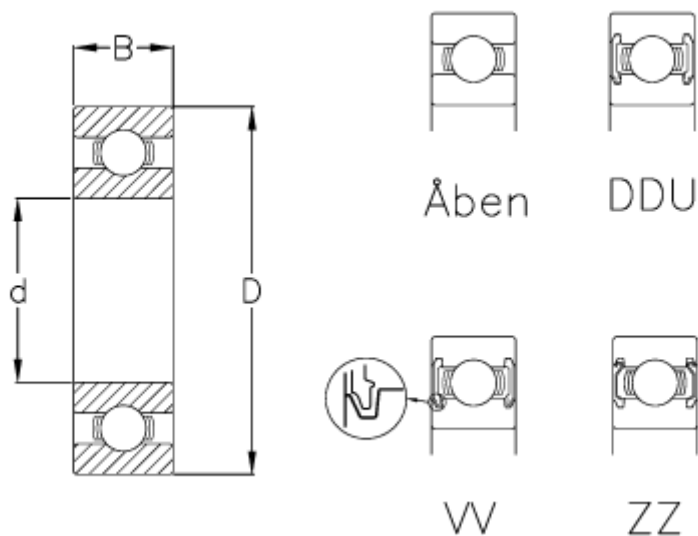

Data Sheet

Article number: 5701022012026
Description: NSK Bearing 60/22 C3-6
Note: Open

Measures

= 60/22
 $B = 12$
 $d = 22$
 $D = 44$